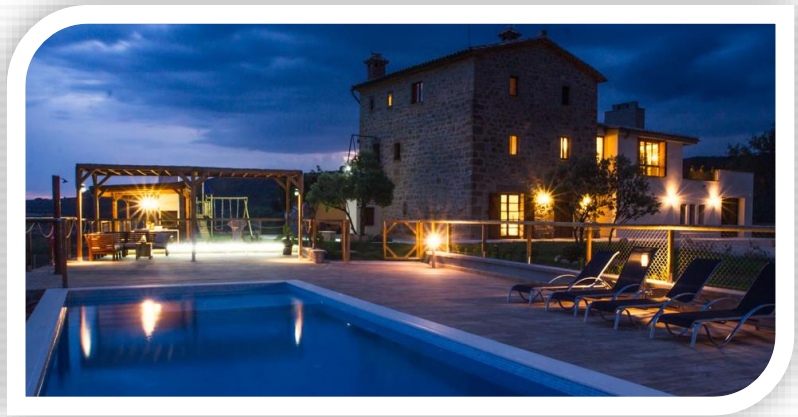

## How to arrive?

To reach the La Ribereta Country House on the correct path, we recommend that you put on the GPS the following destiny: Lloberola (Postal Code: 25753, Catalonia, Spain). Once there, follow the signs of the La Ribereta Country House: